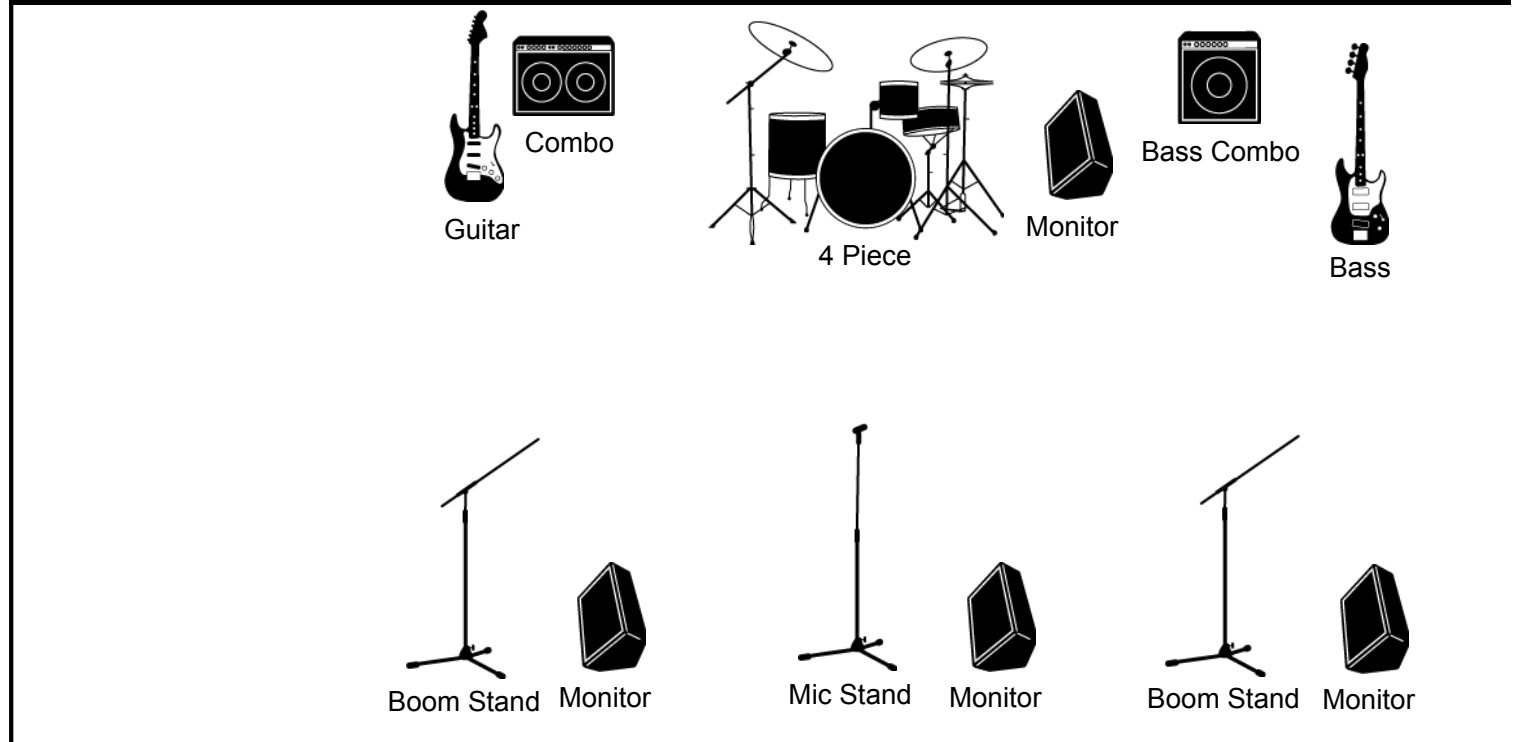

STAGE PLOT DESIGNER

BAND NAME
Sister Lucille

VENUE
Earl's Hideaway

SHOW DATE / TIME
8/22/21--2pm

STAGE

INPUT LIST

1	Kick	9	Lead vocal	17	
2	Snare	10	Guitar vocal	18	
3	Tom 1	11	Bass vocal	19	
4	Tom 2	12		20	
5	Overhead L	13		21	
6	Overhead R	14		22	
7	Bass	15		23	
8	Guitar	16		24	